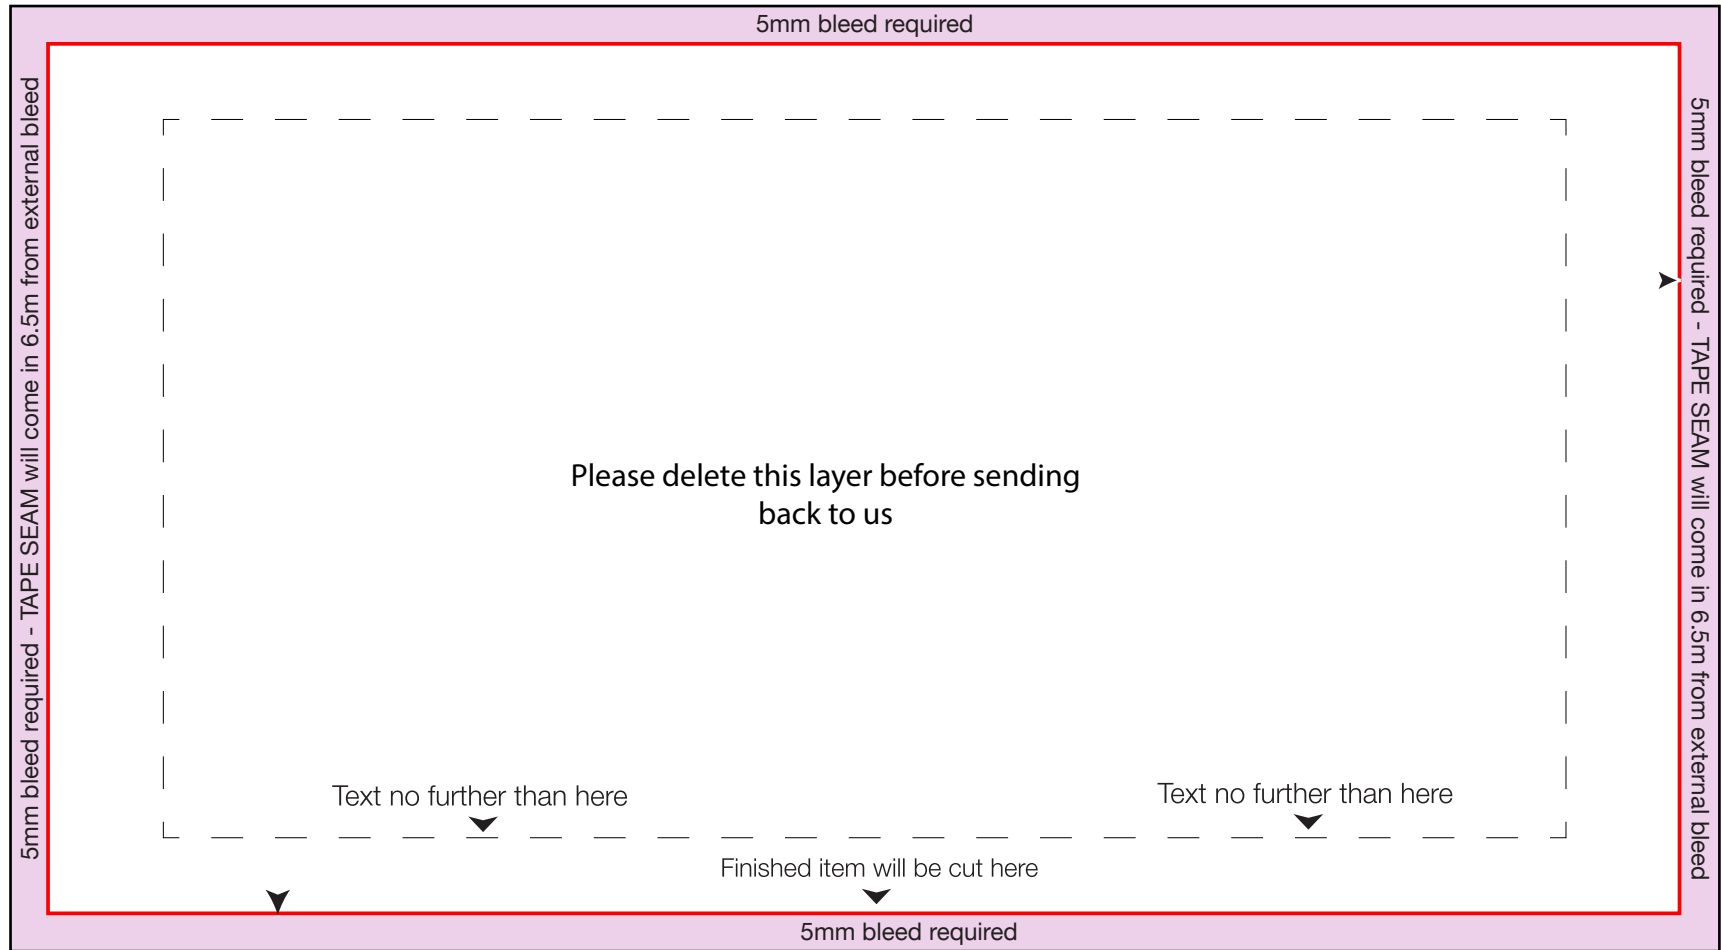

115mm

216mm

NOTE: as the stubbie cooler is a sublimated product, the image is transferred (image down) into the receiving material under high temperature and pressure. Image position can vary slightly in the manufacturing process.

For best results, avoid dominant horizontals in the designing stages.

City Printing Works
ESTABLISHED 1903