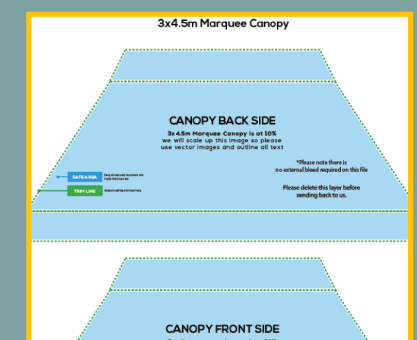

This page must be deleted before submitting

3x4.5m MARQUEE

- Convert all text to outlines
- If your design has a border, it must be no less than 3mm thick (5mm including bleed)
- File provided in CMYK only
- Our recommended rich black break down in 40%C, 40%M, 40%Y, and 100%K
- Supplied as press ready PDF

IMPORTANT DESIGN NOTES:

- As per industry standard colours may vary up to 5%
- For the best colour accuracy please refer to a Pantone colour guide and not your screen.

PRODUCT SPECIFICS:

- Size: 3x4.5m marquee canopy
- No bleed required for this template
- Template is at 10%
- Use of vector image recommended

3x4.5m Marquee Canopy

CANOPY LEFT SIDE

3m Marquee Canopy is at 10%
we will scale up this image so please
use vector images and outline all text

*Please note there is
no external bleed required on this file